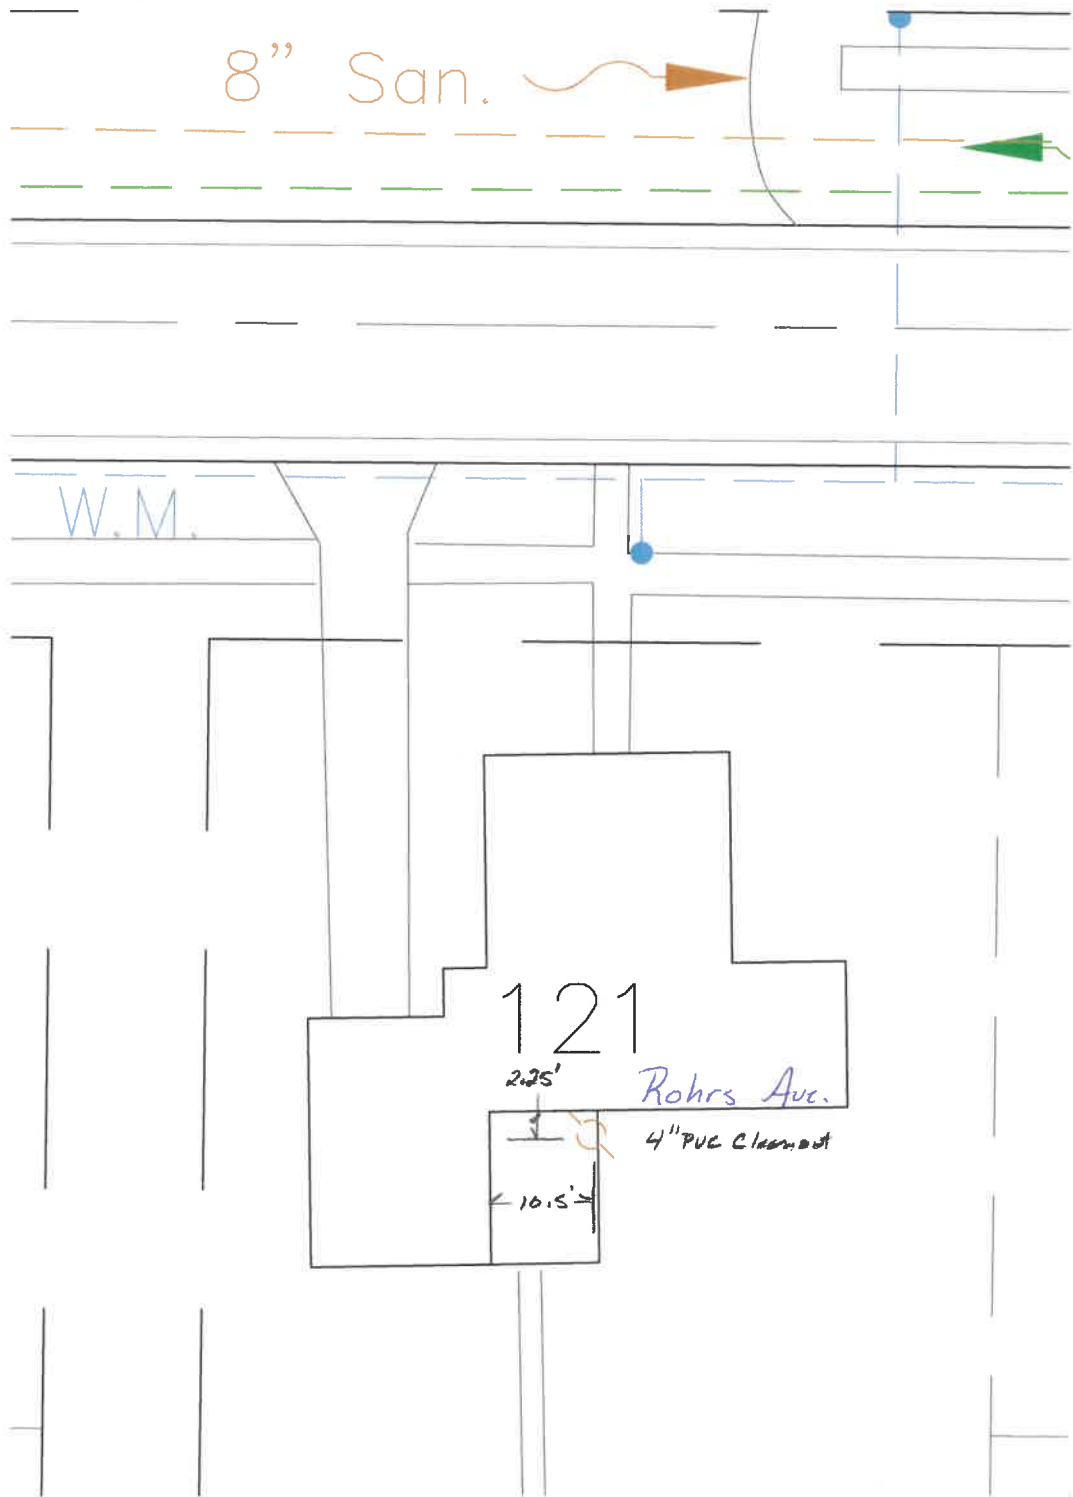

1"=20'
1-4-2024
A. Oehler

Discovered cleanout while looking at Rohrs
Sanitary main